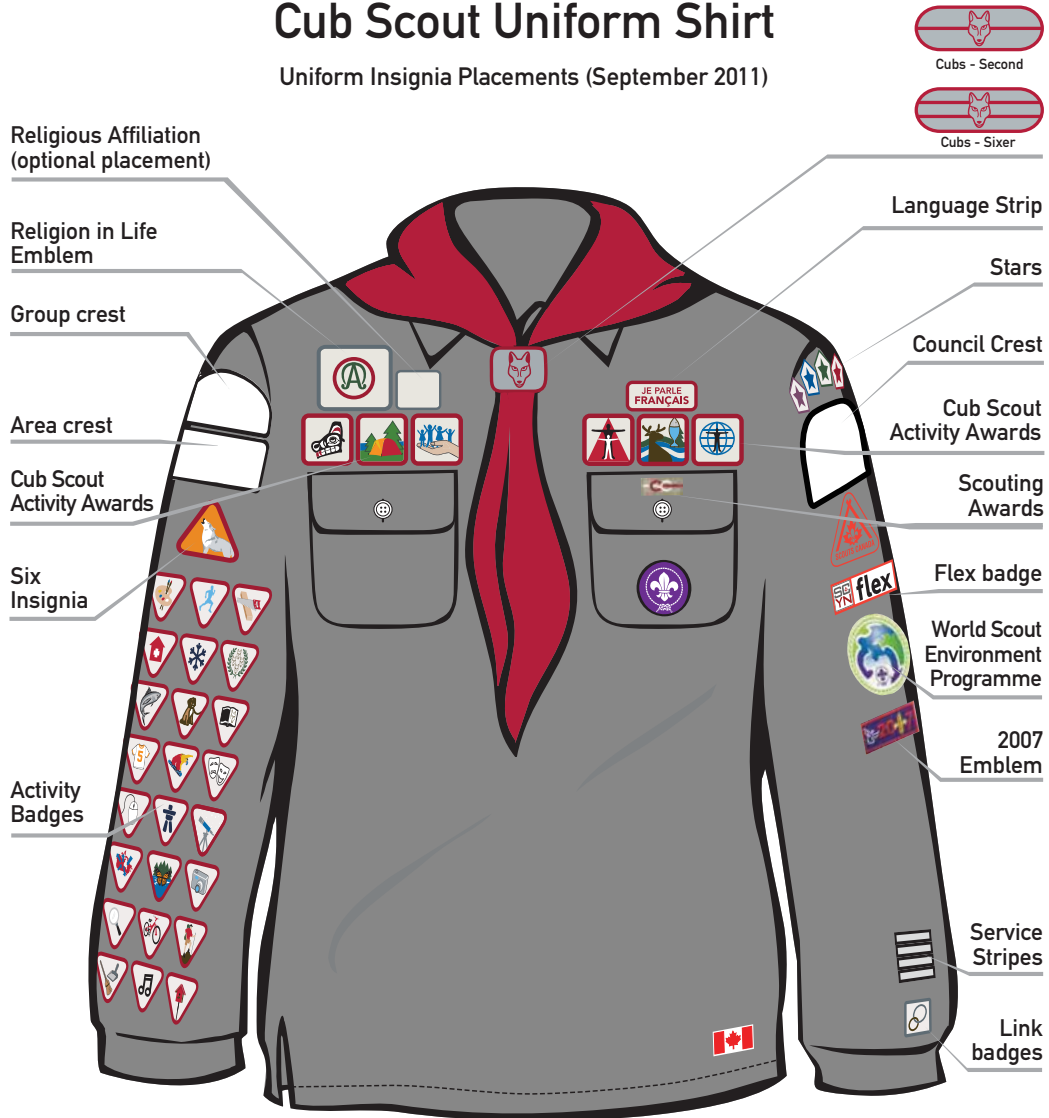

# Insignia Placement BEAVER SCOUT

## Uniform Insignia Placement Beaver Scout Uniform Vest (front)

Uniform Insignia Placements (September, 2011)

# Insignia Placement CUB SCOUT

### Cub Scout Uniform Shirt

Uniform Insignia Placements (September 2011)

Cub Scout Necker  
(Red, Tan or Group)

Sponsor / Partner Emblem  
(Necker point)