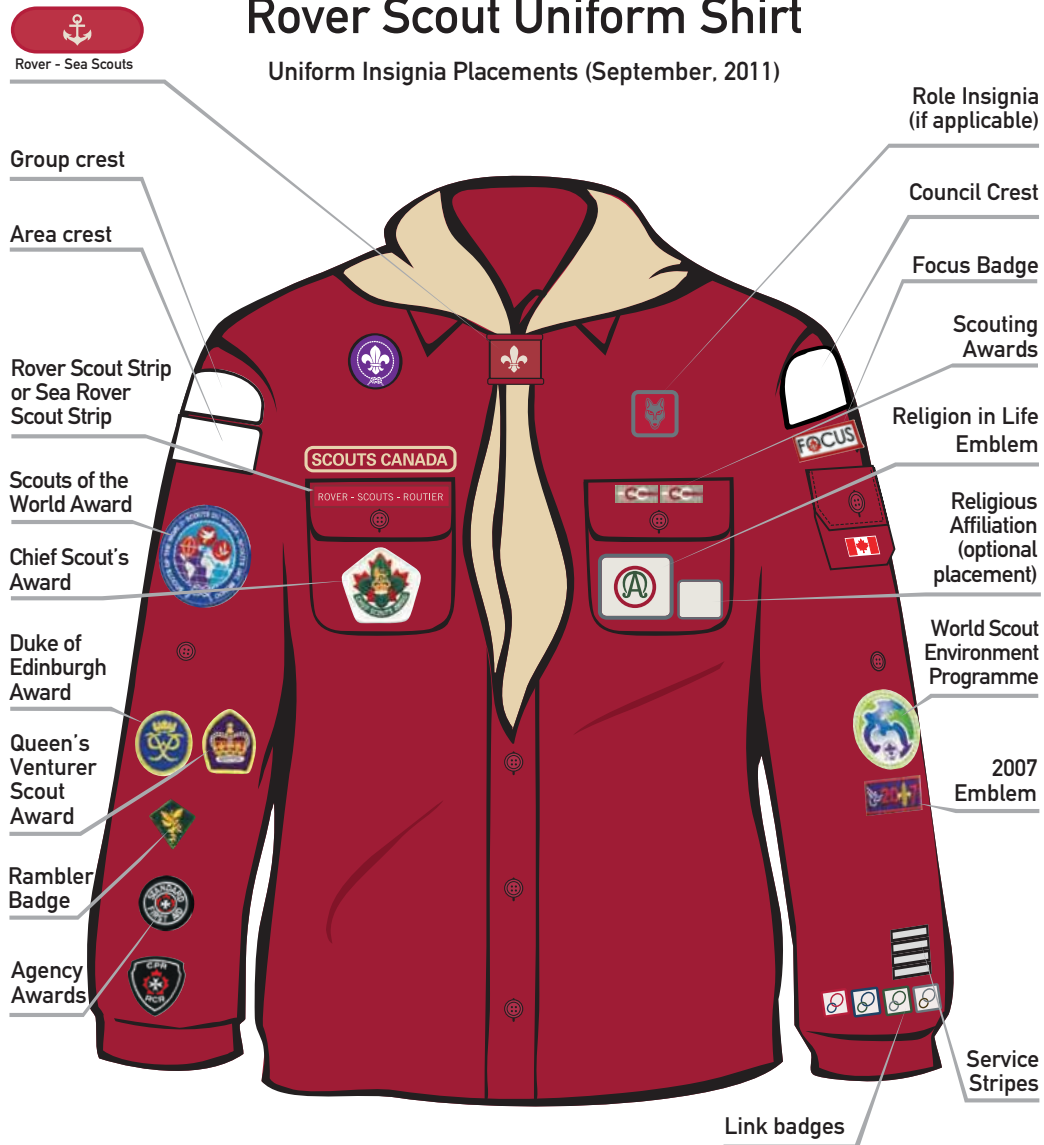

Uniform Insignia Placement

Rover Scout Uniform Shirt

Uniform Insignia Placements (September, 2011)